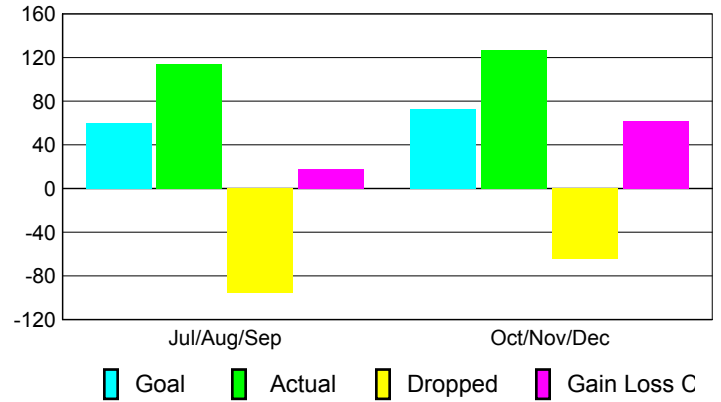

Membership Results 2010-2011

Goal, New, Dropped, Gain/Loss