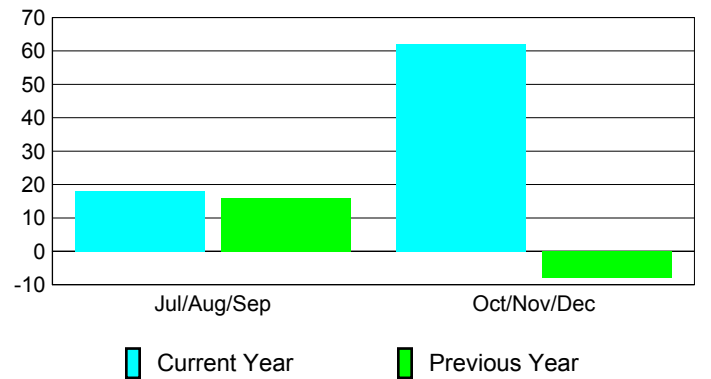

Comparison of Membership Gain/Loss

Current Year Compared to the Previous Year